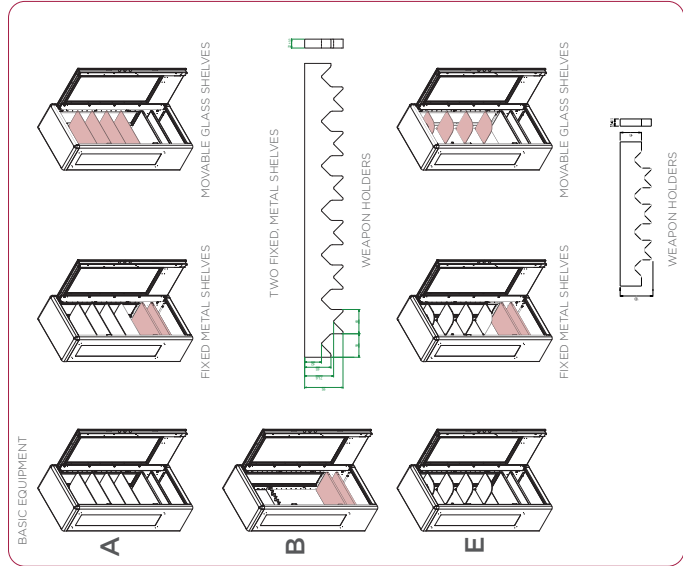

**Locking:** 4-way locking bolt system - incl. overlapping profile on the hinge side

## Standard option

**Lock:** high security key lock I class VdS with two keys (65 mm)

**Boltwork handle:** handle, protruding 35 mm

**Hinges:** internal

**Door opening angle:** 90°

**Mounting holes:** 2 holes in the floor and 2 on the backwall

# ALLODOLA

Article	Outer dimensions (mm)			Inner dimensions (mm)			Door light (mm)			Dimensions of the display window			Weight (kg)	Anchoring number	Number of shelves fixed / movable	Weapon holders - amount and color	Body colors	Inner carpet color	Lock	Handle Type and color
	Height	Width	Depth	Height	Width	Depth	Height	Width	Depth	Side	Height	Width								
M1968545A	1952	840	450	1856	720	371	1782	654	371	1382	541	1382	260	300	2/2	4	-	RAL 9011		
M1968545AS	1952	840	450	1856	720	371	1782	654	371	1382	541	1382	260	300	2/2	4	-	Sublimation nut		
M1968545B	1952	840	450	1856	720	371	1782	654	371	1382	541	1382	260	300	2/2	13	13	RAL 9011		
M1968545BS	1952	840	450	1856	720	371	1782	654	371	1382	541	1382	260	300	2/2	13	13	Sublimation nut		
M1968545E	1952	840	450	1856	720	371	1782	654	371	1382	541	1382	260	300	2/2	4	7	RAL 9011		
M1968545ES	1952	840	450	1856	720	371	1782	654	371	1382	541	1382	260	300	2/2	4	7	Sublimation nut		