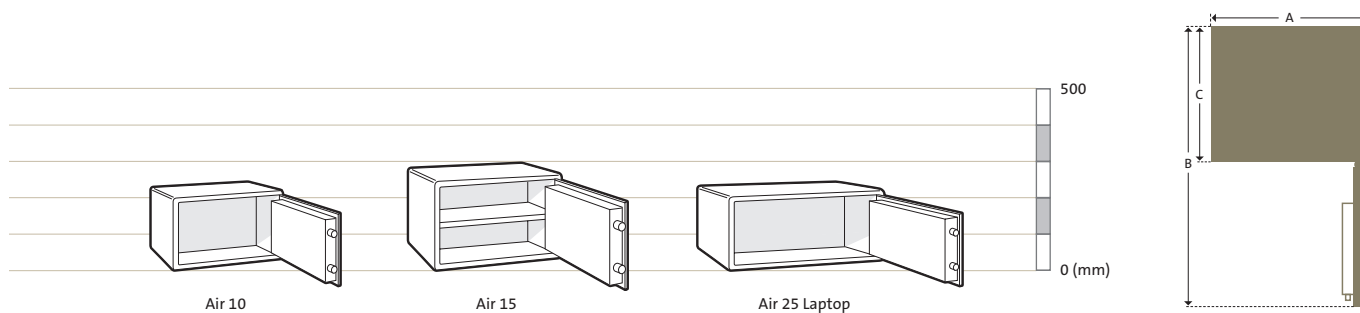

BURGLARY RESISTANT
COMPACT SAFE FOR
HOME, HOTEL AND
OFFICE

AIR

BURGLARY PROTECTION FOR YOUR VALUABLES

KEY FEATURES

- Compact safe for the home, hotel room or office
- Three sizes available: 9-, 16- and 24-litres. capacities. The largest is designed to accommodate most laptop computers
- Choice of locking options: available with a double-bitted key lock or an electronic lock with a programmable code
- Emergency key override facility for the electronic lock should battery power ever fail
- Patented "anti-bump" technology which affords the electronic lock protection against impact attacks
- Tamper-evident keypad
- Ready for base and for rear fixing, supplied with four expansion anchors
- Inner base carpet.
- Key hooks included on all electronic models

AIR

PRODUCT SPECIFICATIONS

Model	External height (mm)	External width (A) (mm)	External depth (C)* (mm)	Depth with door open 90° (B) (mm)	Internal height (mm)	Internal width (mm)	Internal depth (mm)	Volume (litres)	Weight (kg)	Shelf
Air 10	200	310	200	575	190	300	150	9	6	0
Air 15	250	350	250	655	240	340	200	16	9	1
Air 25 Laptop	200	430	350	815	190	420	300	24	11	0

* In electronic models, add 20mm to allow for keypad projection.

CONSTRUCTION

BOLTWORK

Plated steel bolts secure the door effectively when locked.

DOOR & BODY

The door is constructed from 4mm and the body from 2mm steel. The whole assembly is powder-coated for long-lasting protection.